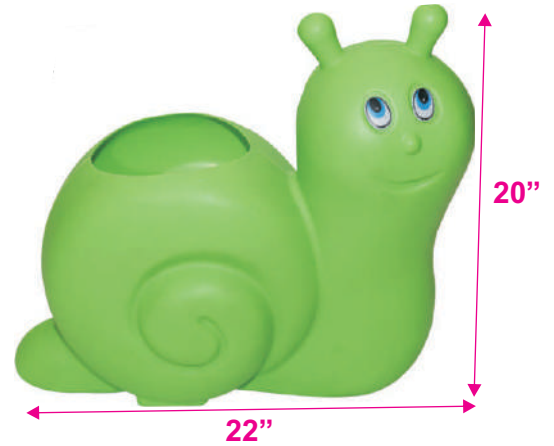

Bottle Hanger

Product Description	
Item No.:	523
Item Size:	L35XB17XH42 Inches
Remarks:	

Toy Shelf

Product Description	
Item No.:	521
Item Size:	L44xB14xH32 Inches
Remarks:	

Basket Ball Stand

Product Description	
Item No.:	526
Item Size:	L18XB20XH60 Inches
Material:	Plastic
Remarks:	

Elephant with Basket Ball

Product Description	
Item No.:	527A
Item Size:	L20XB21XH60 Inches
Material:	Plastic
Remarks:	

Fish Dustbin

Product Description	
Item No.:	517
Item Size:	L21XB14XH21 Inches
Material:	Plastic
Remarks:	