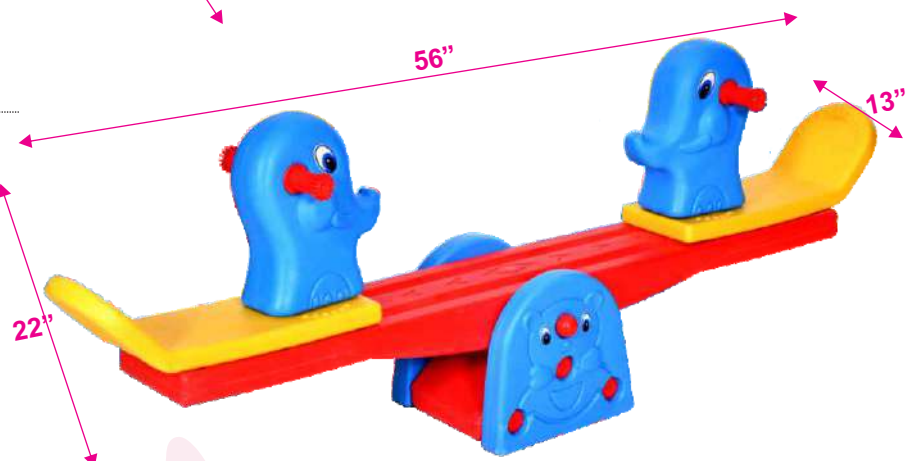

Elephant Sea Saw

Product Description	
Item No.:	224
Item Size:	L56XB13XH22 Inches
Material:	Plastic
Remarks: