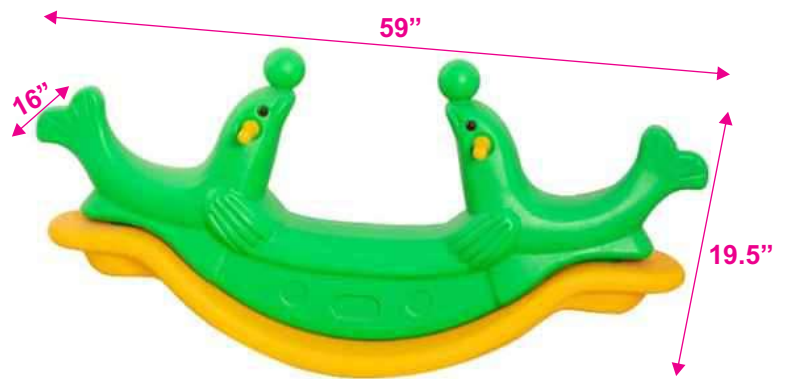

Double Seal Rocker

Product Description	
Item No.:	264
Item Size:	L59XB16XH19.5 Inches
Material:	Plastic
Remarks: