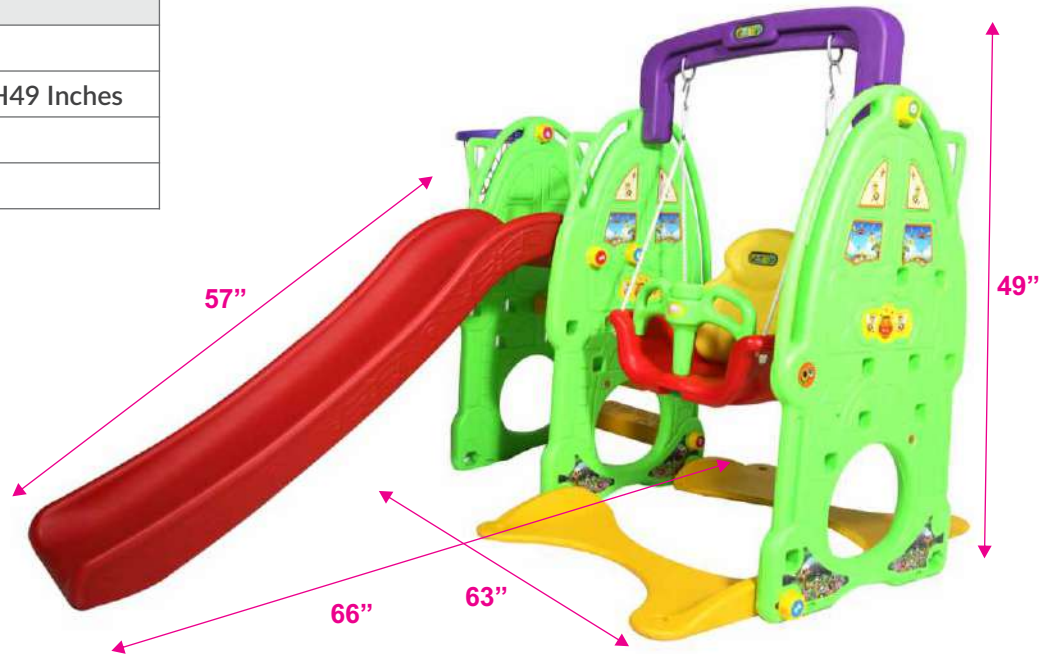

Castle Combo

Product Description	
Item No.:	2003
Item Size:	L66XB63XH49 Inches
Material:	Plastic
Remarks: