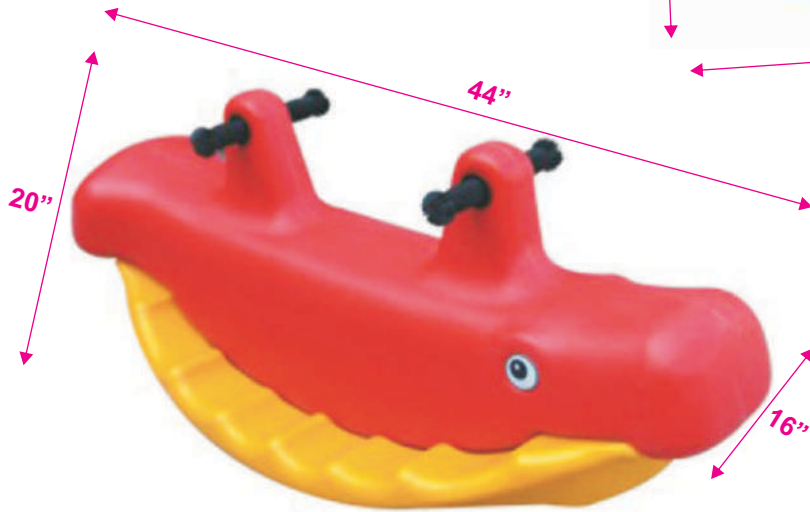

R7 Bike

Product Description	
Item No.:	304
Item Size:	L44XB24XH28 Inches
Material:	Plastic
Remarks:	

Double Hen Rocker

Product Description	
Item No.:	263
Item Size:	L59XB16XH19.5 Inches
Material:	Plastic
Remarks:	

Double Seal Rocker

Product Description	
Item No.:	264
Item Size:	L59XB16XH19.5 Inches
Material:	Plastic
Remarks:	

Double Horse Rocker

Product Description	
Item No.:	265
Item Size:	L59XB19.5XH16 Inches
Material:	Plastic
Remarks:	

Double Fish Rocker

Product Description	
Item No.:	266
Item Size:	L59XB19.5XH16 Inches
Material:	Plastic
Remarks:	

Hen Double Rocker

Product Description	
Item No.:	219
Item Size:	L42XB16XH20 Inches
Material:	Plastic
Remarks:	