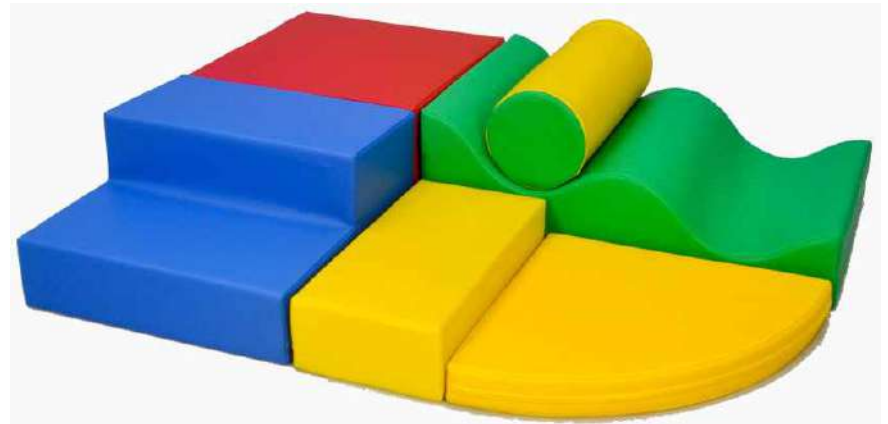

Roll Set - 6 pcs

Product Description	
Item No.:	2150
Item Size:	L5 x B4 x H1 ft
Remarks: