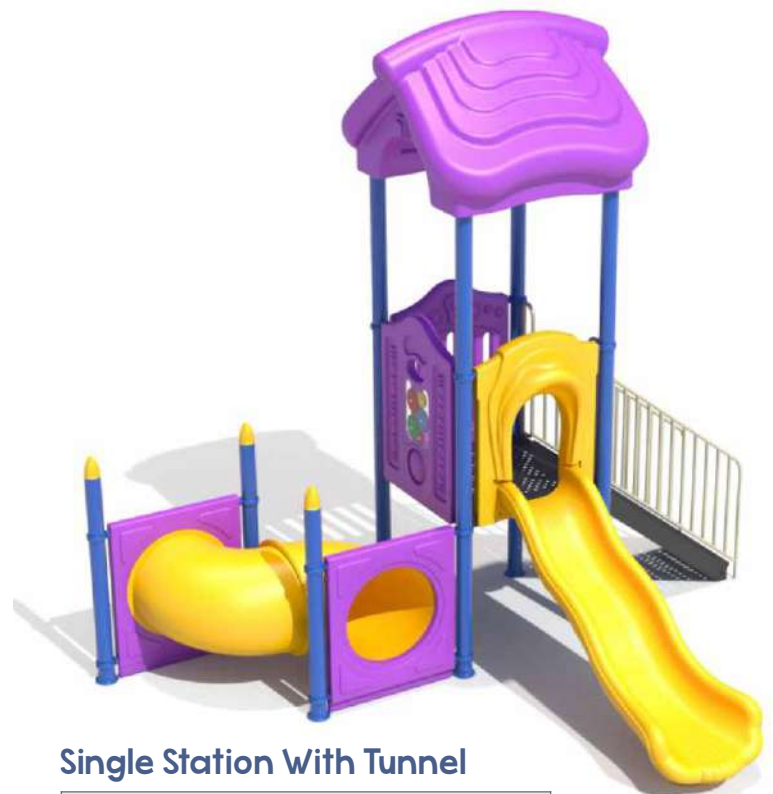

Single Station With Tunnel

Product Description	
Item No.:	MPS - 033
Age Group:	3 - 12 years
Capacity:	4 children
Item Size:	L16x B12x H12 ft
Play Area:	29 x 25 ft
Remarks: