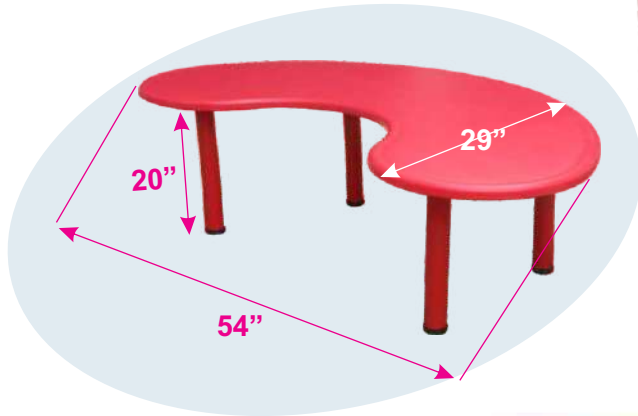

Double Scholar Desk

Product Description	
Item No.:	732
Item Size:	L36xB29xH18 Inches
Material:	Plastic
Remarks:	

Kindergarten Dual Desk

Product Description	
Item No.:	733
Item Size:	L38xB29xH22"
Chair Size:	L14.5xB16.5xH24"
Material:	16 Gz Iron & Plastic
Seating Height:	13"

Moon Table

Product Description	
Item No.:	706
Item Size:	L54xB29xH20 Inches
Material:	Plastic Top, 16gz Iron
Remarks:	2cm Height adj

Unbreakable Moon Table

Product Description	
Item No.:	702
Item Size:	L56xB30xH20 Inches
Material:	Plastic Top, 16gz Iron
Remarks:	2cm Height adj

Unbreakable

Round Table

Product Description	
Item No.:	704
Item Size:	Dia42xH20 Inches
Material:	Plastic Top, 16gz Iron
Remarks:	2cm Height adj

Square Table

Product Description	
Item No.:	703
Item Size:	L24XB24XH20 Inches
Material:	Plastic Top, 16gz Iron
Remarks:	2cm Height adj

Rectangle Table

Product Description	
Item No.:	701
Item Size:	L48XB24XH20 Inches
Material:	Plastic Top, 16gz Iron
Remarks:	2cm Height adj

Picture Table

Product Description	
Item No.:	705
Item Size:	L28XB28XH19 Inches
Material:	Plastic Top, 16gz Iron
Remarks:	2cm Height adj