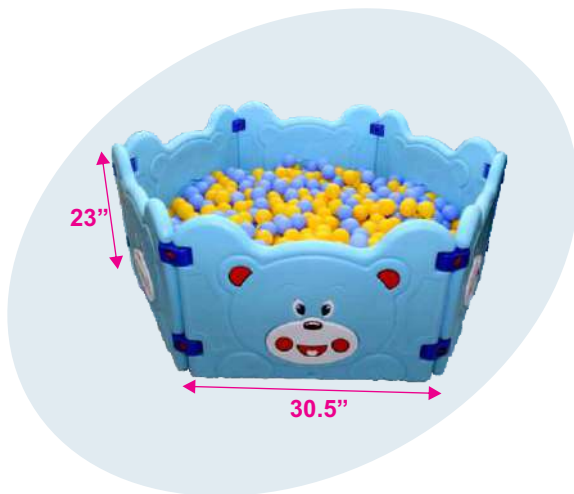

Ball Not Included

Elephant Ball Pool 6 pcs

Product Description	
Item No.:	405
Item Size:	DIA 68"
Material:	Plastic
Remarks:	Ball Recommended 500 pcs

Elephant Ball Pool 8 pcs

Product Description	
Item No.:	406
Item Size:	L64xB64xH23"
Material:	Plastic
Remarks:	Ball Recommended 500 pcs