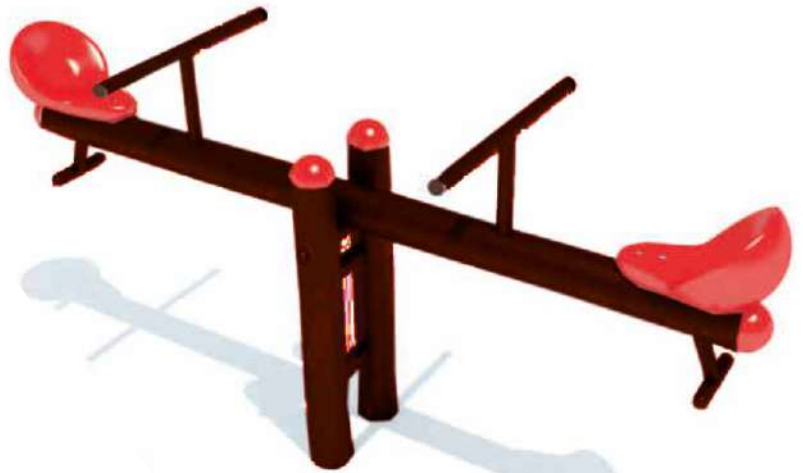

Spiral Slide Platform

Product Description	
Item No.:	MS - 012
Item Size:	L11x B5.6x H9 ft
Remarks:	

Double Slide Station

Product Description	
Item No.:	MS - 011
Item Size:	L12 x B4.5 x H7 ft
Remarks:	

Tube Straight Slide

Product Description	
Item No.:	MS - 014
Item Size:	L17x B5x H8 ft
Remarks:	

Tube Bent Slide Platform

Product Description	
Item No.:	MS - 013
Item Size:	L17 x B5 x H8 ft
Remarks:	

Twin See Saw

Product Description	
Item No.:	SS - 001
Item Size:	L7x B2x H2.5 ft
Remarks:	