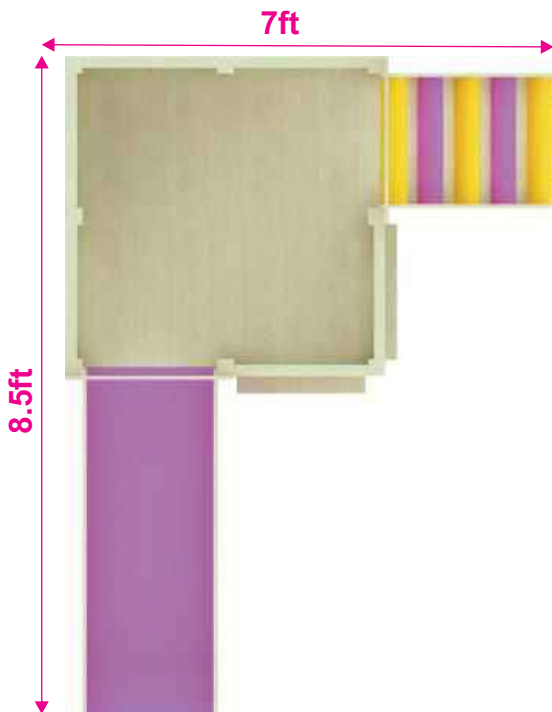

Product Description	
Item No.:	901
Item Size:	L8.5xB7xH7 ft
Material:	Rubber Wood
Remarks: