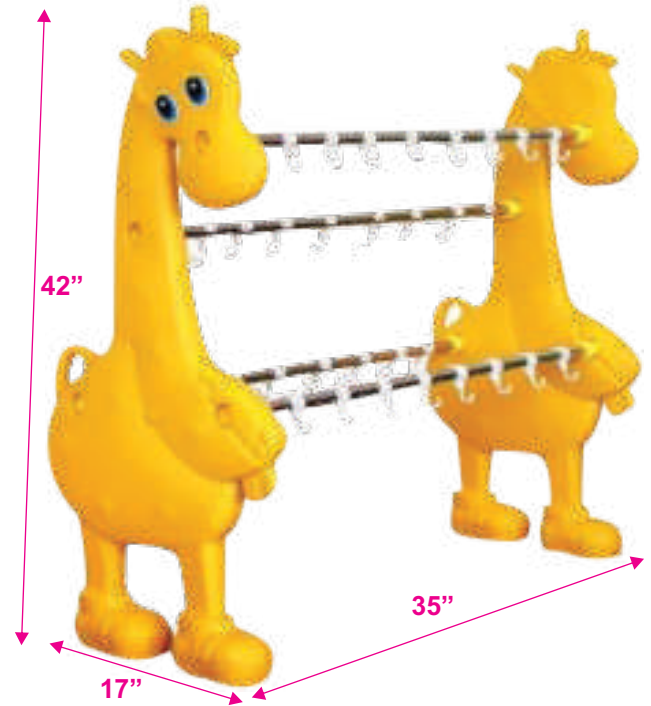

Bottle Hanger

Product Description	
Item No.:	523
Item Size:	L35XB17XH42 Inches
Remarks:	

Toy Shelf

Product Description	
Item No.:	521
Item Size:	L44xB14xH32 Inches
Remarks:	

Basket Ball Stand

Product Description	
Item No.:	526
Item Size:	L18XB20XH60 Inches
Material:	Plastic
Remarks:	