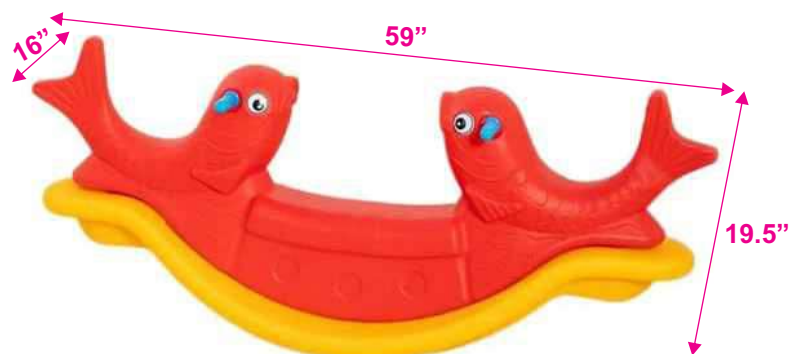

Double Seal Rocker

Product Description	
Item No.:	264
Item Size:	L59XB16XH19.5 Inches
Material:	Plastic
Remarks:	

Double Horse Rocker

Product Description	
Item No.:	265
Item Size:	L59XB19.5XH16 Inches
Material:	Plastic
Remarks:	

Double Fish Rocker

Product Description	
Item No.:	266
Item Size:	L59XB19.5XH16 Inches
Material:	Plastic
Remarks:	

Hen Double Rocker

Product Description	
Item No.:	219
Item Size:	L42XB16XH20 Inches
Material:	Plastic
Remarks:	