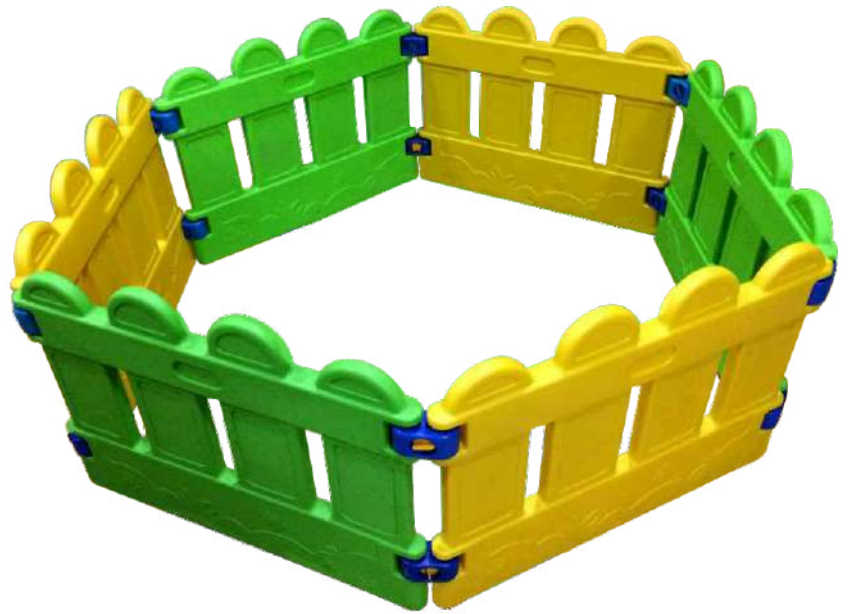

Ball Not Included

Mini Ball Pool (Set of 6)

Product Description	
Item No.:	557
Item Size:	Dia 68"
Material:	Plastic
Remarks:	Ball Recommended 500 pcs

5 Pcs Ball Pool

Product Description	
Item No.:	403
Item Size:	DIA 50"
Material:	Plastic
Remarks:	Ball Recommended 500 pcs