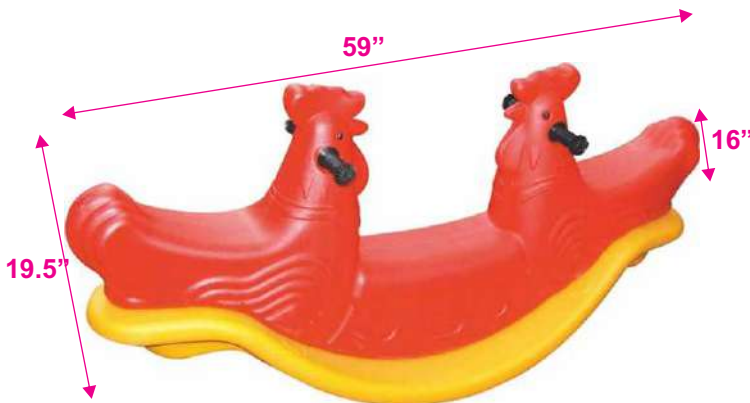

Double Hen Rocker

Product Description	
Item No.:	263
Item Size:	L59XB16XH19.5 Inches
Material:	Plastic
Remarks:	

Double Seal Rocker

Product Description	
Item No.:	264
Item Size:	L59XB16XH19.5 Inches
Material:	Plastic
Remarks:	

Double Horse Rocker

Product Description	
Item No.:	265
Item Size:	L59XB19.5XH16 Inches
Material:	Plastic
Remarks:	

Double Fish Rocker

Product Description	
Item No.:	266
Item Size:	L59XB19.5XH16 Inches
Material:	Plastic
Remarks: