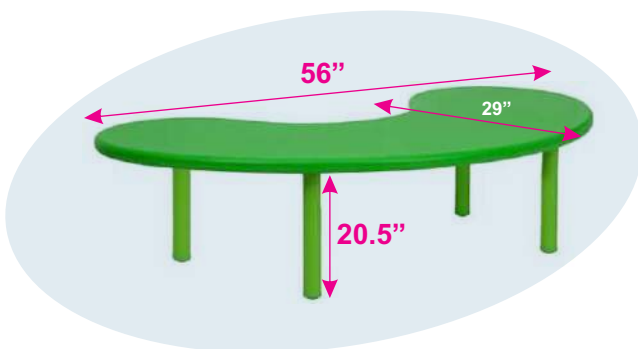

Double Scholar Desk

Product Description	
Item No.:	732
Item Size:	L36xB29xH18 Inches
Material:	Plastic
Remarks:	

Kindergarten Dual Desk

Product Description	
Item No.:	733
Item Size:	L38xB29xH22"
Chair Size:	L14.5xB16.5xH24"
Material:	16 Gz Iron & Plastic
Seating Height:	13"

Moon Table

Product Description	
Item No.:	706
Item Size:	L54xB29xH20 Inches
Material:	Plastic Top, 16gz Iron
Remarks:	2cm Height adj

Unbreakable Moon Table

Product Description	
Item No.:	702
Item Size:	L56xB30xH20 Inches
Material:	Plastic Top, 16gz Iron
Remarks:	2cm Height adj

Unbreakable

Round Table

Product Description	
Item No.:	704
Item Size:	Dia42xH20 Inches
Material:	Plastic Top, 16gz Iron
Remarks:	2cm Height adj

Square Table

Product Description	
Item No.:	703
Item Size:	L24XB24XH20 Inches
Material:	Plastic Top, 16gz Iron
Remarks:	2cm Height adj

Rectangle Table

Product Description	
Item No.:	701
Item Size:	L48XB24XH20 Inches
Material:	Plastic Top, 16gz Iron
Remarks:	2cm Height adj

Picture Table

Product Description	
Item No.:	705
Item Size:	L28XB28XH19 Inches
Material:	Plastic Top, 16gz Iron
Remarks:	2cm Height adj