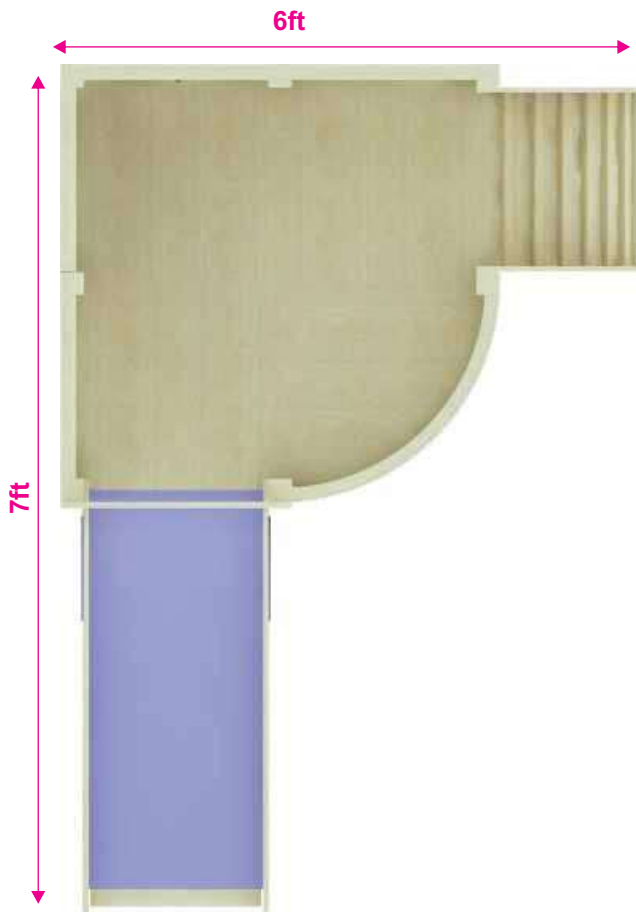

Tunnel Multiplay Area

Product Description	
Item No.:	902
Item Size:	L12xB7.5xH7 ft
Material:	Rubber Wood
Remarks:	

Triple Station Play Area

Product Description	
Item No.:	903
Item Size:	L10xB7xH14 ft
Material:	Rubber Wood
Remarks:	

Nexa Play Area

Product Description	
Item No.:	904
Item Size:	L7xB6xH7 ft
Material:	Rubber Wood
Remarks:	

Dual Play Area

Product Description	
Item No.:	905
Item Size:	L11xB4xH7 ft
Material:	Rubber Wood
Remarks:	