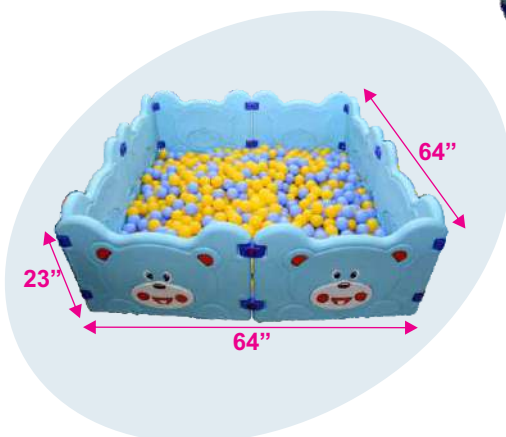

Ball Not Included

Elephant Ball Pool 6 pcs

Product Description	
Item No.:	405
Item Size:	DIA 68"
Material:	Plastic
Remarks:	Ball Recommended 500 pcs

Elephant Ball Pool 8 pcs

Product Description	
Item No.:	406
Item Size:	L64xB64xH23"
Material:	Plastic
Remarks:	Ball Recommended 500 pcs