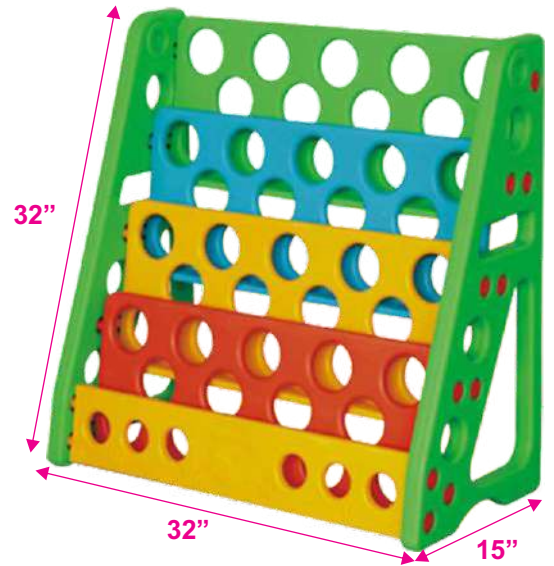

Book Shelf

Product Description	
Item No.:	522
Item Size:	L32XB15XH32 Inches
Material:	Plastic
Remarks: