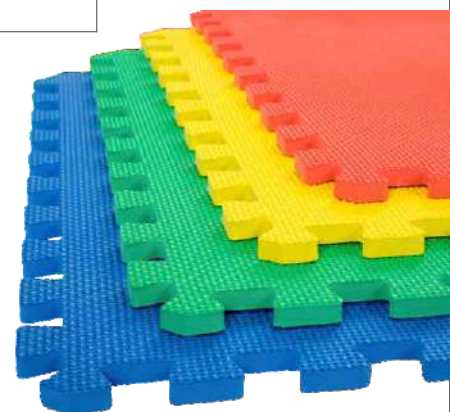

2 x 2 Mats

Product Description	
Item No.:	534
Thickness:	20mm
Item Size:	16 sq ft
Material:	EVA
Remarks: