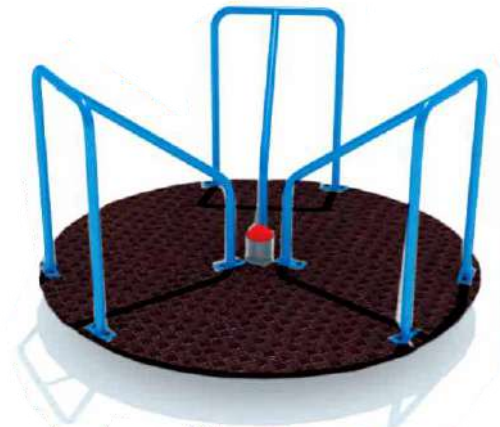

Large Merry Go Round

Product Description	
Item No.:	MS - 004
Item Size:	L5x B5x H5 ft
Remarks: