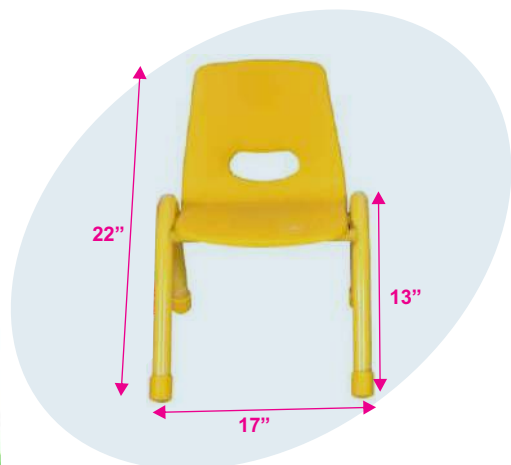

Height Adj. Furniture

Crescent Table

Product Description	
Item No.:	785
Item Size:	Dia 54"x H18 - 24"
Material:	Wooden Top, Iron legs
Remarks:	1mm Tape

Can be used like this

Chair Not Included

Half Moon Table

Product Description	
Item No.:	786
Item Size:	L54xB30xH18-24"
Material:	Wooden Top, Iron legs
Remarks:	1mm Tape

Adj Rectangle Table

Product Description	
Item No.:	787
Item Size:	L48XB24XH20 Inches
Material:	Wooden Top, Iron legs
Remarks:	1mm Tape

Chair Not Included

Big Group Table

Product Description	
Item No.:	788
Item Size:	Dia72"XH18-24 Inches
Remarks:	

Adj Round Table

Product Description	
Item No.:	789
Item Size:	Dia24XH18-24 Inches
Remarks:	

Butterfly Chair

Product Description	
Item No.:	707
Item Size:	L14XB17XH21 Inches
Material:	Plastic
Seating Height:	11"

Kids Pipe Chair

Product Description	
Item No.:	709
Item Size:	L13XB17XH22 Inches
Material:	18 gz Pipe, Plastic
Seating Height:	13"