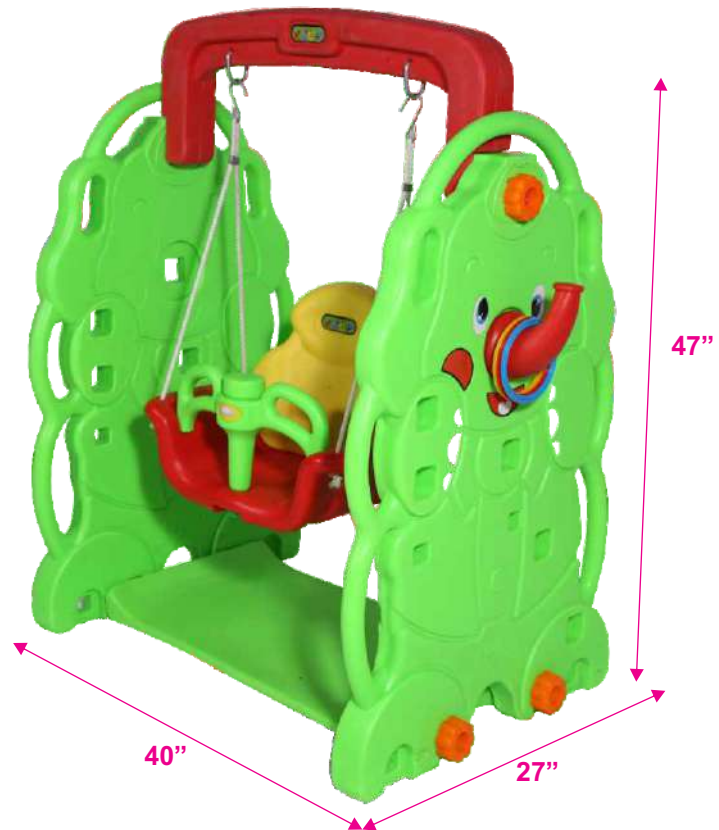

Castle Combo

Product Description	
Item No.:	2003
Item Size:	L66XB63XH49 Inches
Material:	Plastic
Remarks:	

Double Park Combo

Product Description	
Item No.:	2004
Item Size:	L113XB83XH49 Inches
Material:	Plastic
Remarks:	

Elephant Swing

Product Description	
Item No.:	2006
Item Size:	L40XB27XH47 Inches
Material:	Plastic
Remarks:	

Park Swing

Product Description	
Item No.:	2005
Item Size:	L38XB24XH47 Inches
Material:	Plastic
Remarks:	