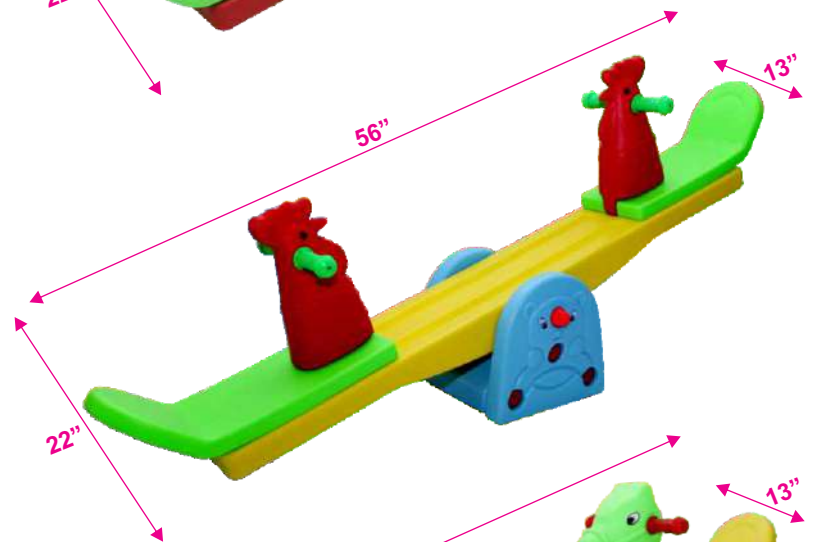

Boat Rocker

Product Description	
Item No.:	262
Item Size:	L36XB12XH19 Inches
Material:	Plastic
Remarks:	

Giraffe Sea Saw

Product Description	
Item No.:	225
Item Size:	L56XB13XH22 Inches
Material:	Plastic
Remarks:	

Hen Sea Saw

Product Description	
Item No.:	223
Item Size:	L56XB13XH22 Inches
Material:	Plastic
Remarks:	

Horse Sea Saw

Product Description	
Item No.:	222
Item Size:	L56XB13XH22 Inches
Material:	Plastic
Remarks:	