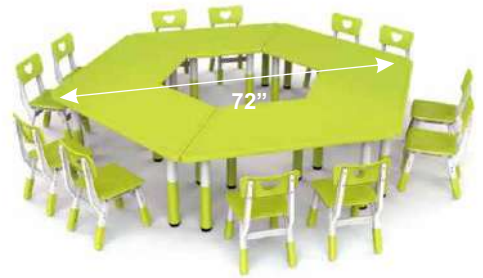

Height Adj. Furniture

Crescent Table

Product Description	
Item No.:	785
Item Size:	Dia 54"x H18 - 24"
Material:	Wooden Top, Iron legs
Remarks:	1mm Tape

Can be used like this

Chair Not Included

Half Moon Table

Product Description	
Item No.:	786
Item Size:	L54xB30xH18-24"
Material:	Wooden Top, Iron legs
Remarks:	1mm Tape

Adj Rectangle Table

Product Description	
Item No.:	787
Item Size:	L48XB24XH20 Inches
Material:	Wooden Top, Iron legs
Remarks:	1mm Tape

Chair Not Included

Big Group Table

Product Description	
Item No.:	788
Item Size:	Dia72"XH18-24 Inches
Remarks:	

Adj Round Table

Product Description	
Item No.:	789
Item Size:	Dia24XH18-24 Inches
Remarks:	

Butterfly Chair