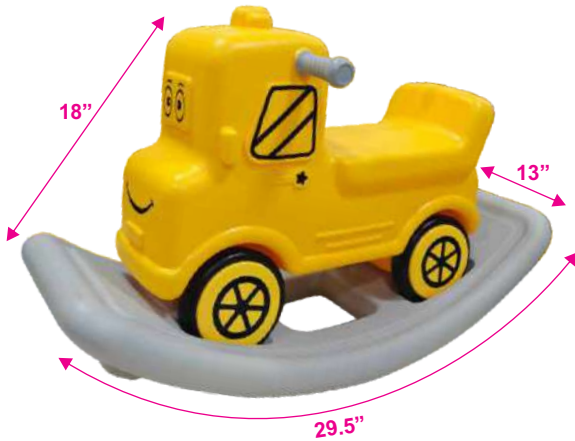

Funky Car Ride + Rock

Product Description	
Item No.:	243
Item Size:	L34XB12XH20 Inches
Material:	Plastic
Remarks:	

Truck Ride + Rock

Product Description	
Item No.:	244
Item Size:	L34XB12XH20 Inches
Material:	Plastic
Remarks: