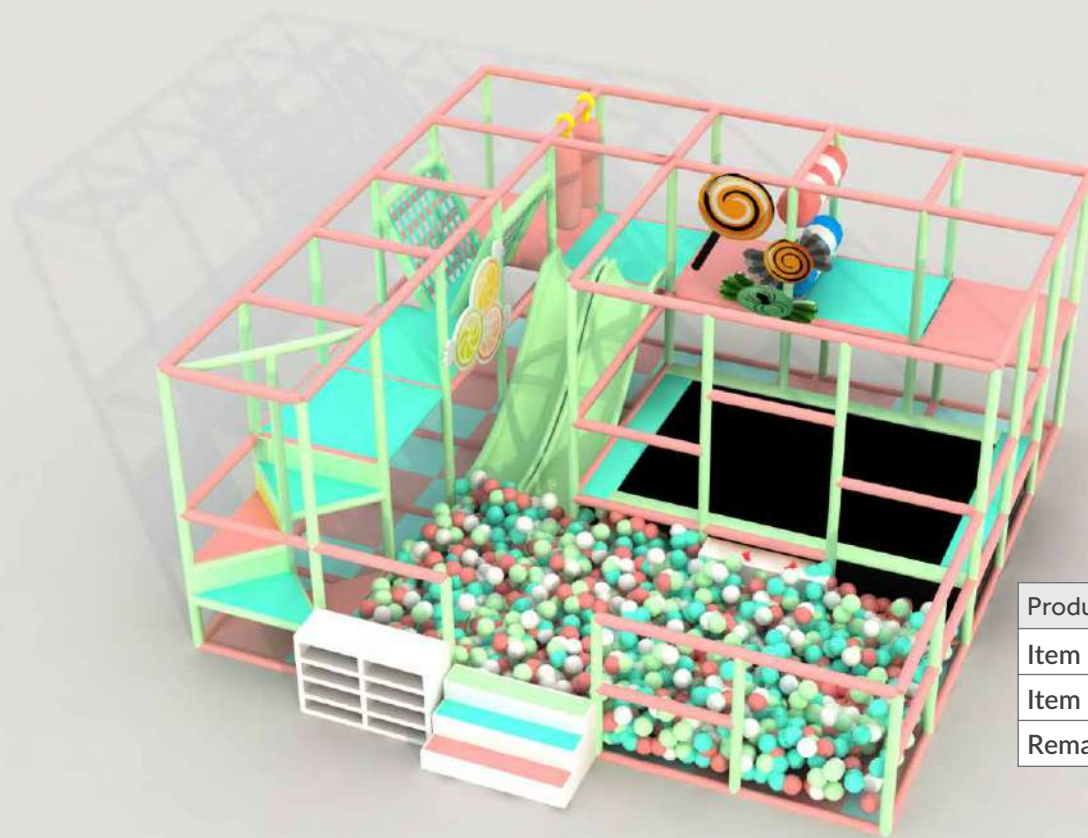

Play Area 1

Product Description	
Item No.:	3001
Item Size:	L20xB20xH9.5ft
Remarks: