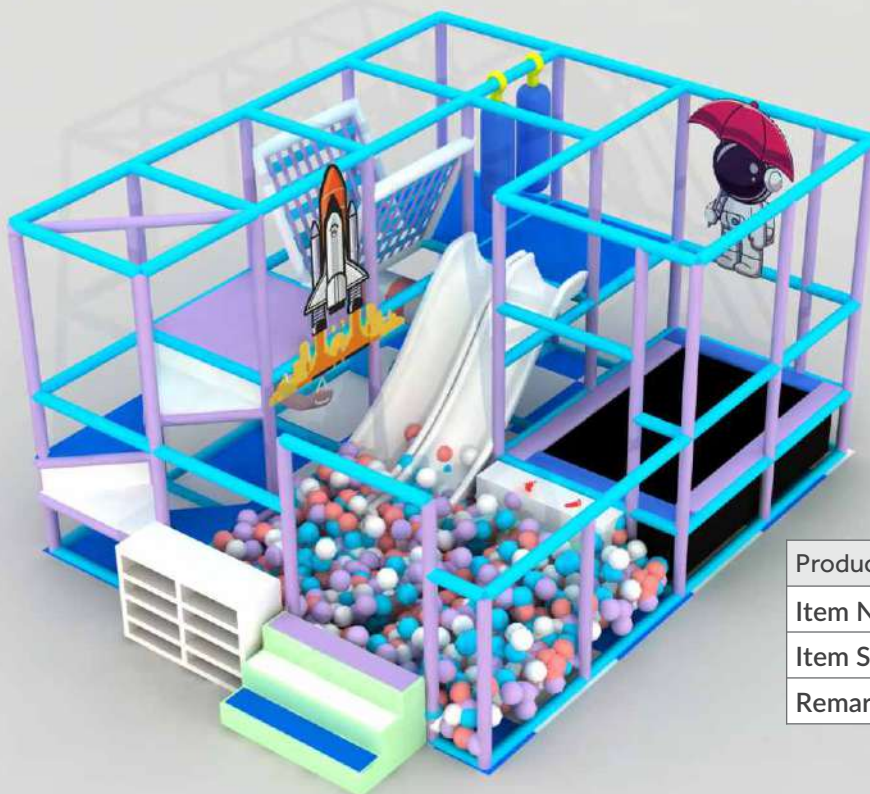

Play Area 4

Product Description	
Item No.:	3004
Item Size:	L13xB13xH9ft
Remarks: