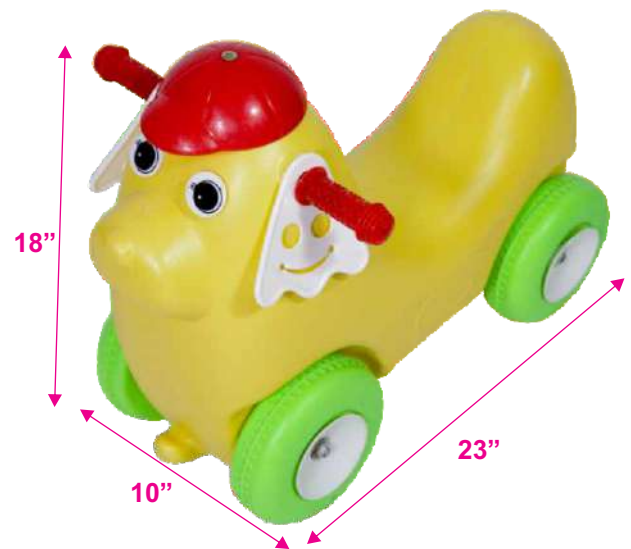

Long Ride On

Product Description	
Item No.:	303
Item Size:	L38XB12XH19 Inches
Material:	Plastic
Remarks: