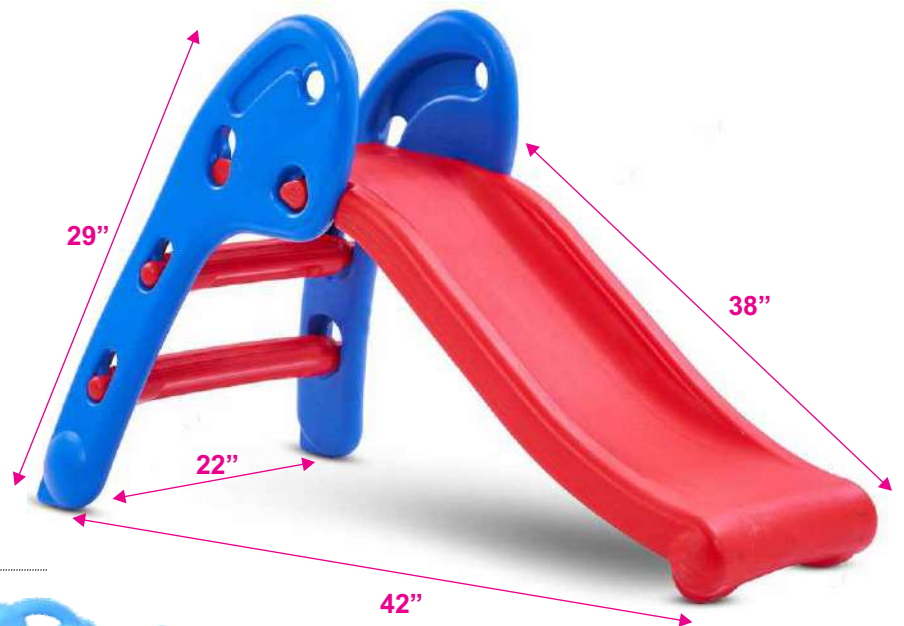

Freeze
Item Code: 3339
Size: 43x30x72 cm

Entry Gate
Item Code: 3341
Size: 100x12x142 cm

L Type Corner
Item Code: 3340
Size: 60x60x52 cm

Dooper Slide

Product Description	
Item No.:	1100
Item Size:	L50XB16XH27 Inches
Material:	Plastic
Remarks:	

Super Mini Slide

Product Description	
Item No.:	1012
Item Size:	L42XB22XH29 Inches
Material:	Plastic
Remarks:	

Deluxe Kiddie Slide

Product Description	
Item No.:	1015
Item Size:	L59XB30XH32 Inches
Material:	Plastic
Remarks:	