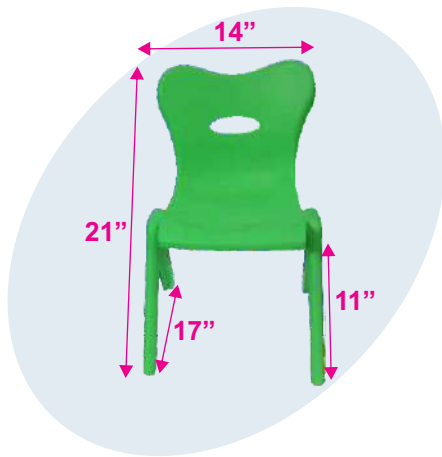

Height Adj. Furniture

Crescent Table

Product Description	
Item No.:	785
Item Size:	Dia 54"x H18 - 24"
Material:	Wooden Top, Iron legs
Remarks:	1mm Tape

Can be used like this

Chair Not Included

Half Moon Table

Product Description	
Item No.:	786
Item Size:	L54xB30xH18-24"
Material:	Wooden Top, Iron legs
Remarks:	1mm Tape

Adj Rectangle Table

Product Description	
Item No.:	787
Item Size:	L48XB24XH20 Inches
Material:	Wooden Top, Iron legs
Remarks:	1mm Tape

Chair Not Included

Big Group Table

Product Description	
Item No.:	788
Item Size:	Dia72"XH18-24 Inches
Remarks:	

Adj Round Table

Product Description	
Item No.:	789
Item Size:	Dia24XH18-24 Inches
Remarks:	

Butterfly Chair

Product Description	
Item No.:	707
Item Size:	L14XB17XH21 Inches
Material:	Plastic
Seating Height:	11"

Kids Pipe Chair

Product Description	
Item No.:	709
Item Size:	L13XB17XH22 Inches
Material:	18 gz Pipe, Plastic
Seating Height:	13"