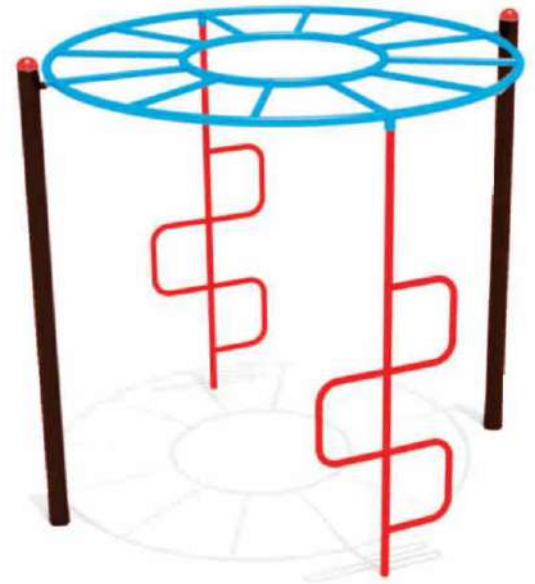

Duck Sitting Rider

Round Climber

Product Description	
Item No.:	CL - 001
Item Size:	L7x B7x H7 ft
Remarks: