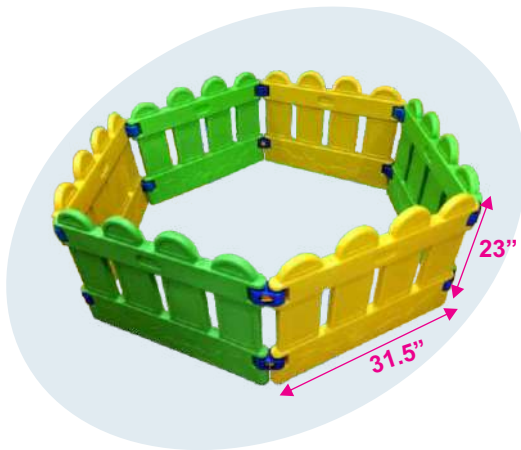

Ball Not Included

Mini Ball Pool (Set of 6)

Product Description	
Item No.:	557
Item Size:	Dia 68"
Material:	Plastic
Remarks:	Ball Recommended 500 pcs

5 Pcs Ball Pool

Product Description	
Item No.:	403
Item Size:	DIA 50"
Material:	Plastic
Remarks:	Ball Recommended 500 pcs