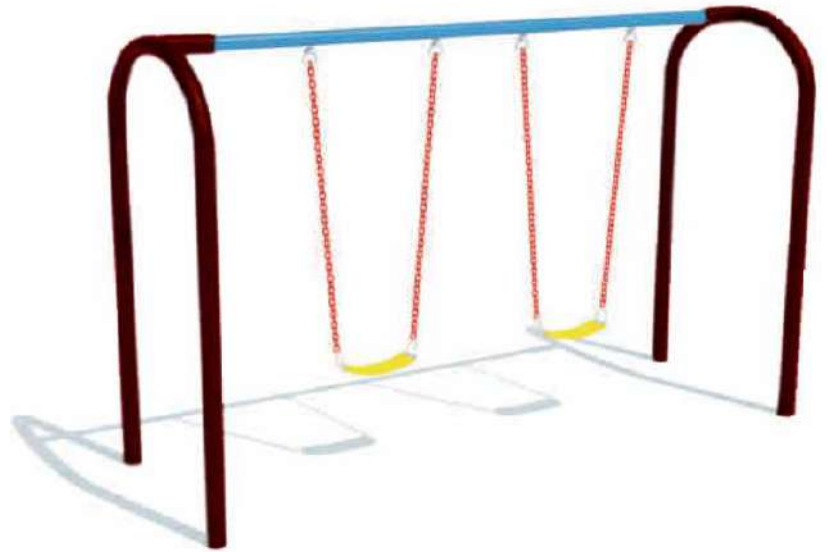

Product Description	
Item No.:	SR - 003
Item Size:	L3.5x B2x H3 ft
Remarks:	

Fancy Army Ladder

Product Description	
Item No.:	CL - 002
Item Size:	L9x B3.5x H7 ft
Remarks:	

Double Swing U Shape

Product Description	
Item No.:	SW - 001
Item Size:	L10x B5x H8 ft
Remarks:	