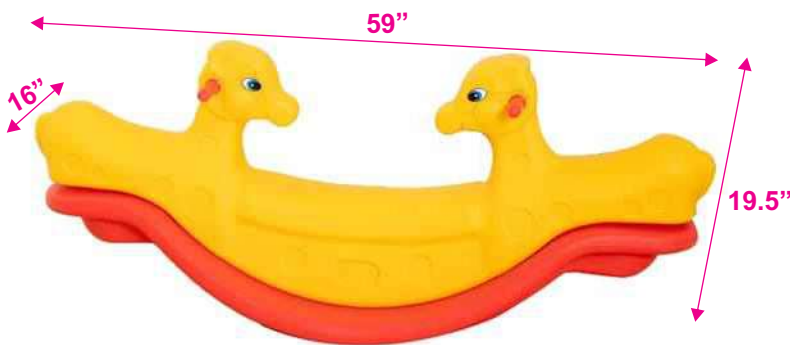

Double Seal Rocker

Product Description	
Item No.:	264
Item Size:	L59XB16XH19.5 Inches
Material:	Plastic
Remarks: