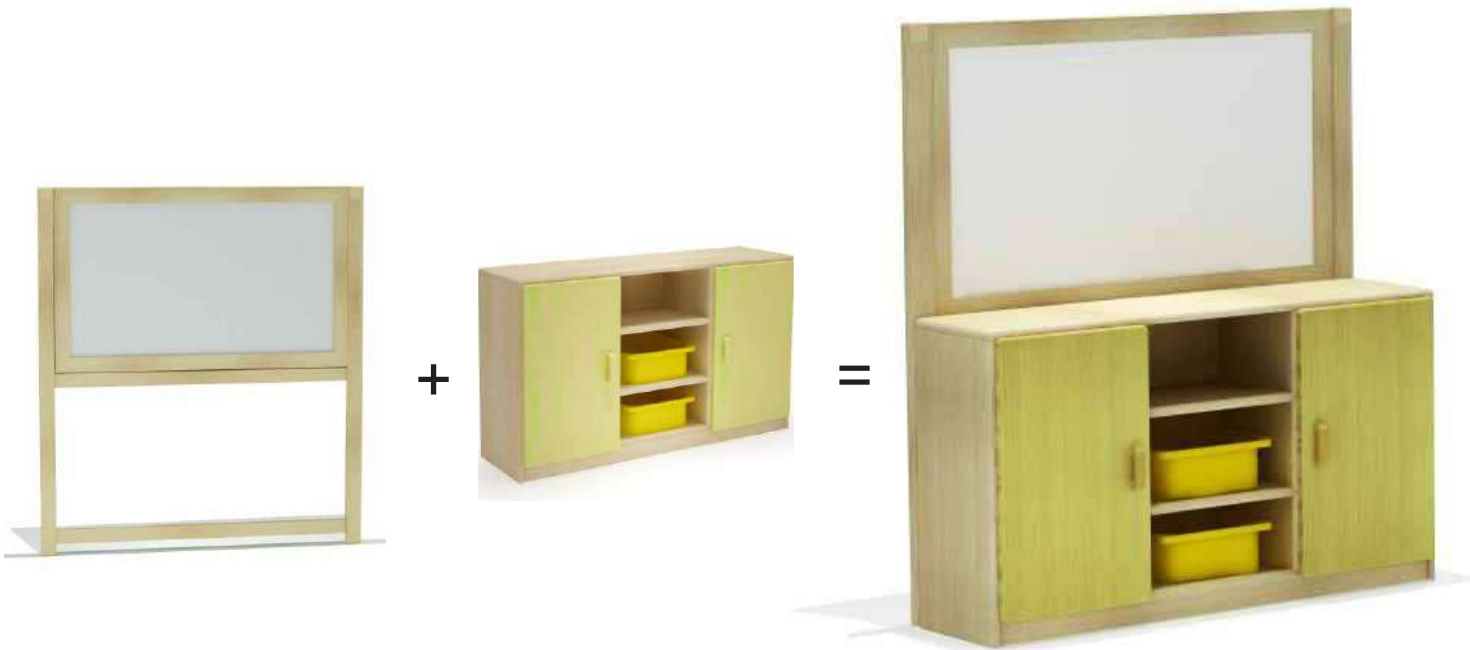

8 Shelves Rack
 Item Code: 3312
 Size: 110x30x82 cm

9 Shelves Rack
 Item Code: 3313
 Size: 110x30x82 cm

15 Shelves Rack
 Item Code: 3314
 Size: 110x30x82 cm

3 Shelves Rack
 Item Code: 3315
 Size: 110x30x82 cm

5 Shelves Rack
 Item Code: 3316
 Size: 110x30x82 cm

Shelf Plus Board
 Item Code: 3317
 Size: 110x30x120 cm

6 Shelves Rack with covered
 Item Code: 3318
 Size: 110x30x62 cm

7 Shelves Rack with covered
 Item Code: 3319
 Size: 110x30x82 cm