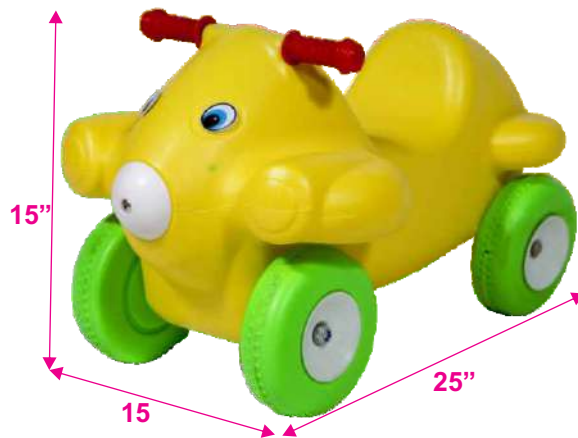

Jumbo Ride On

Product Description	
Item No.:	302
Item Size:	L25XB15XH15 Inches
Material:	Plastic
Remarks: