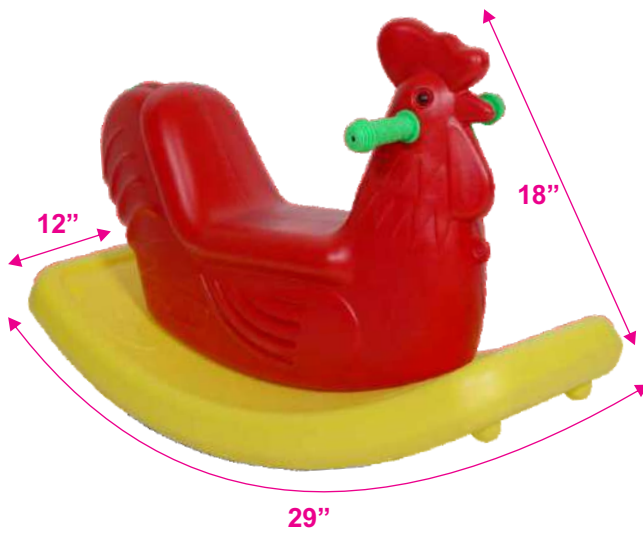

Elephant Rocker

Product Description	
Item No.:	205
Item Size:	L28XB12XH20 Inches
Material:	Plastic
Remarks:	

Pony Dual Rocker

Product Description	
Item No.:	214
Item Size:	L28XB12XH20 Inches
Material:	Plastic
Remarks:	

Giraffe Dual Rocker

Product Description	
Item No.:	213
Item Size:	L28XB12XH20 Inches
Material:	Plastic
Remarks:	

Rocker & Riders

Seal Rocker

Product Description	
Item No.:	201
Item Size:	L29XB12XH21 Inches
Material:	Plastic
Remarks:	