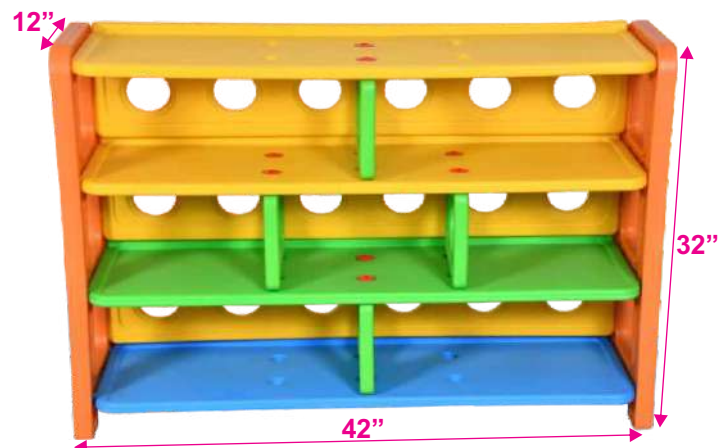

Cabinet C Type

Product Description	
Item No.:	530
Item Size:	L42XB12xH32 Inches
Material:	Plastic
Remarks: