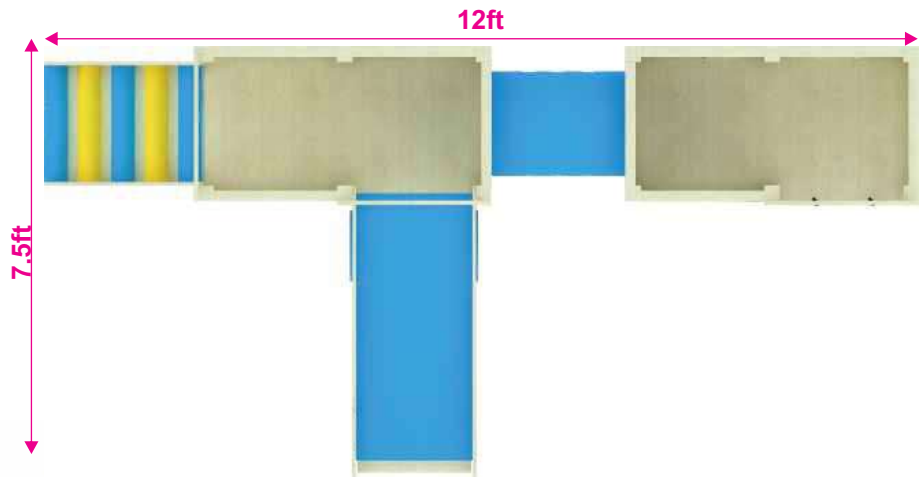

Tunnel Multiplay Area

Product Description	
Item No.:	902
Item Size:	L12xB7.5xH7 ft
Material:	Rubber Wood
Remarks: