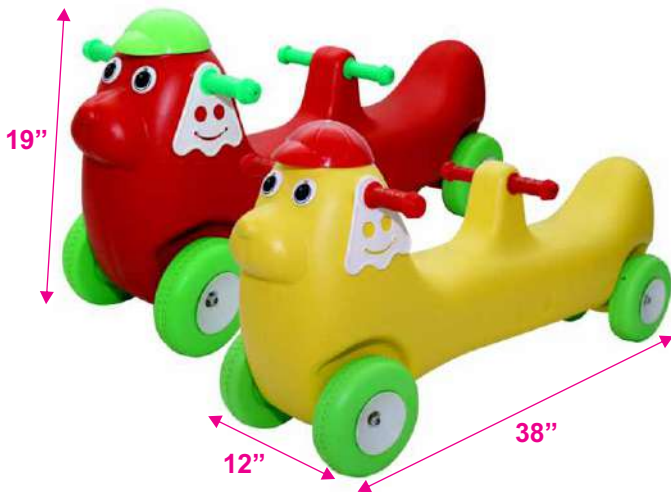

Horse Rocker

Product Description	
Item No.:	209
Item Size:	L26XB12XH18 Inches
Material:	Plastic
Remarks:	

Jumbo Ride On

Product Description	
Item No.:	302
Item Size:	L25XB15XH15 Inches
Material:	Plastic
Remarks:	