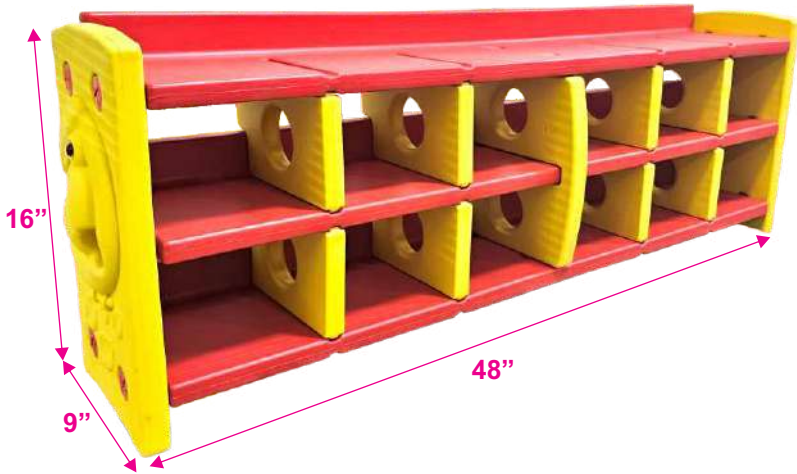

Coupe Car

Product Description	
Item No.:	616
Material:	Plastic
Remarks:	

Sand Pit Crab

Product Description	
Item No.:	567
Item Size:	Dia 48 Inches
Material:	
Remarks:	

Trolley

Product Description	
Item No.:	530A
Item Size:	L36XB15XH16 Inches
Material:	
Remarks:	