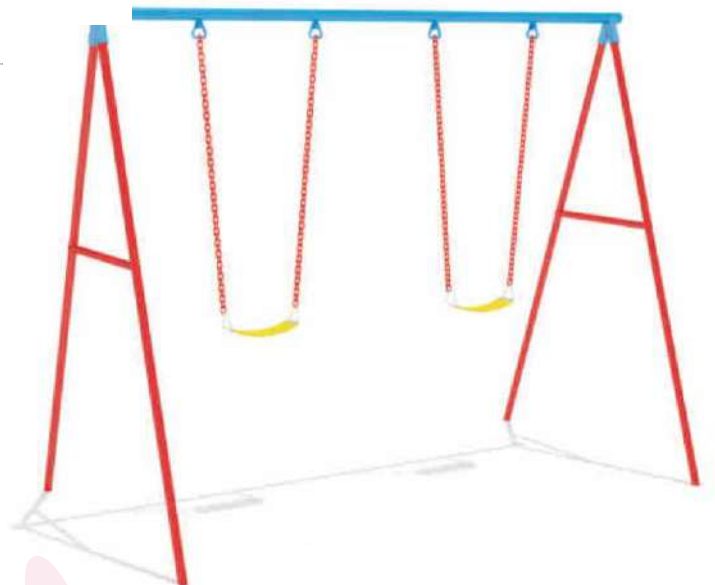

Double A Shape Swing

Product Description	
Item No.:	SW - 003
Item Size:	L11x B6x H8 ft
Remarks: