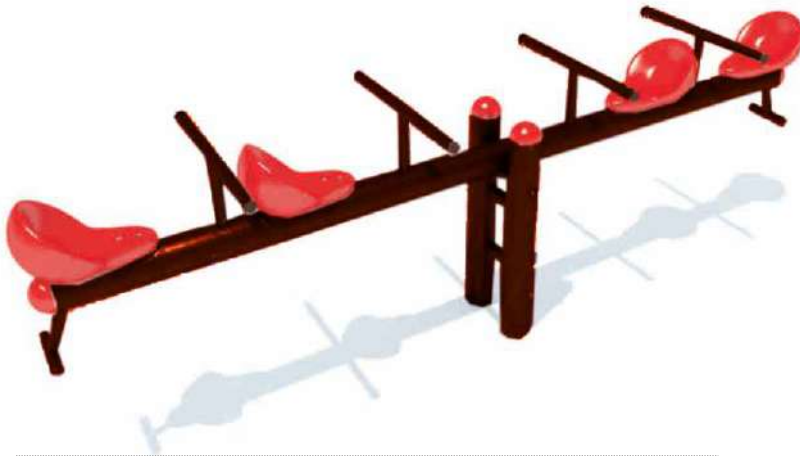

Horse See Saw

Product Description	
Item No.:	SS - 005
Item Size:	L9 x B2 x H3 ft
Remarks: