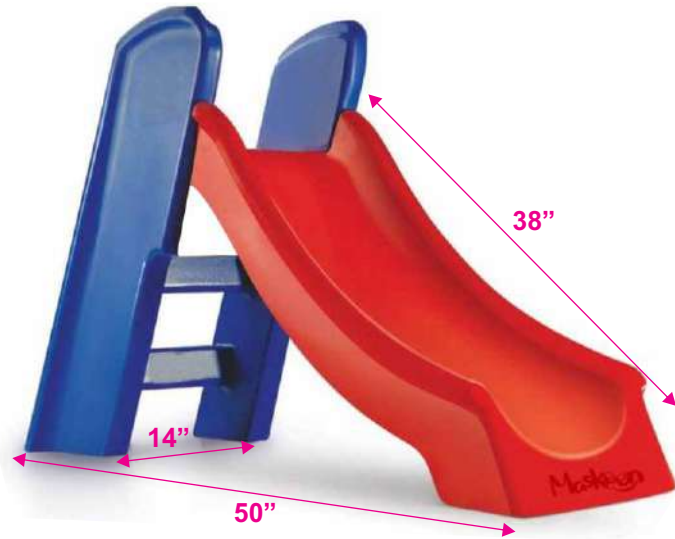

Freeze
Item Code: 3339
Size: 43x30x72 cm

Entry Gate
Item Code: 3341
Size: 100x12x142 cm

L Type Corner
Item Code: 3340
Size: 60x60x52 cm

Dooper Slide

Product Description	
Item No.:	1100
Item Size:	L50XB16XH27 Inches
Material:	Plastic
Remarks:	