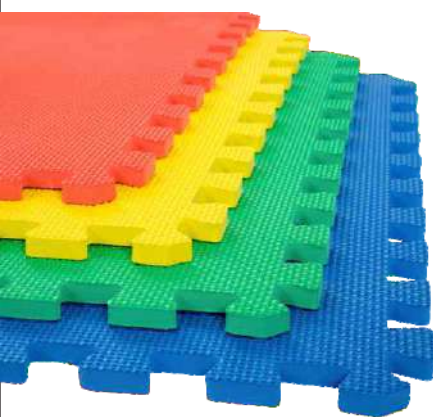

Roll On Mats

Product Description	
Item No.:	598
Item Size:	L50 x W40 inches
Material:	Foam
Remarks: