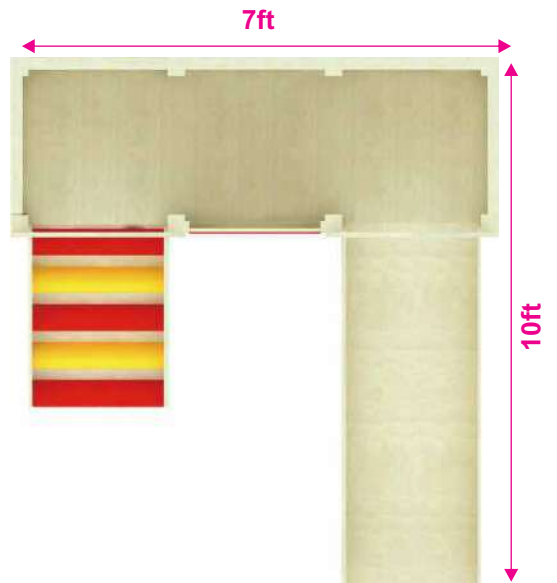

Triple Station Play Area