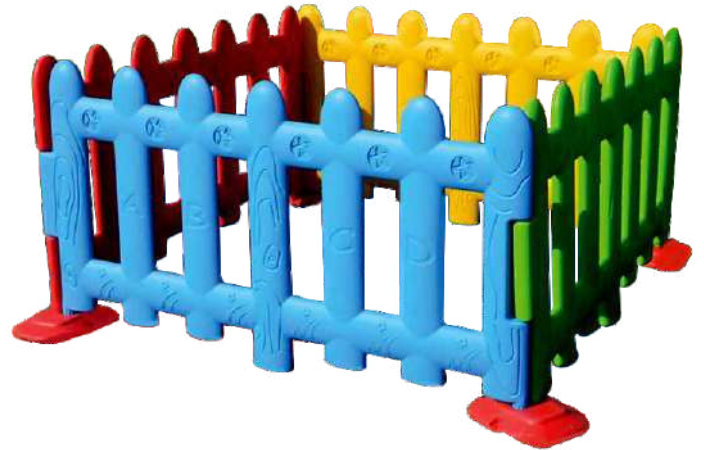

Ball Not Included

Jumbo Ball Pool

Product Description	
Item No.:	559
Item Size:	Dia 72"
Material:	Plastic
Remarks:	Ball Recommended 1500 pcs

Pool Ball

Product Description	
Item No.:	555
Ball Size:	DIA 6.5 cm
Packet Size:	500 pcs
Material:	Plastic
Remarks:	

Pool Ball

Product Description	
Item No.:	555A
Ball Size:	DIA 8 cm
Packet Size:	500 pcs
Material:	Plastic
Remarks:	

Fence Big (Set of 4)

Product Description	
Item No.:	402
Item Size:	1.4 ft Running Length
Single Piece Size:	L42 x H30 inches
Material:	Plastic
Remarks:	