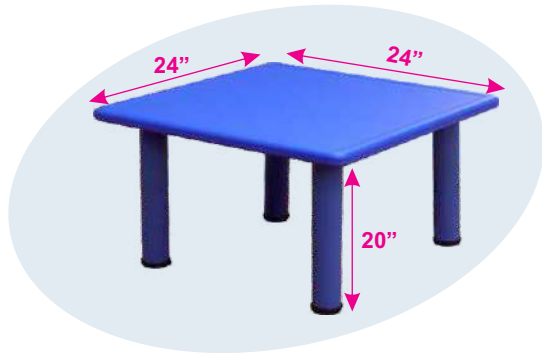

Moon Table

Product Description	
Item No.:	706
Item Size:	L54xB29xH20 Inches
Material:	Plastic Top, 16gz Iron
Remarks:	2cm Height adj

Unbreakable Moon Table

Product Description	
Item No.:	702
Item Size:	L56xB30xH20 Inches
Material:	Plastic Top, 16gz Iron
Remarks:	2cm Height adj

Unbreakable

Round Table

Product Description	
Item No.:	704
Item Size:	Dia42xH20 Inches
Material:	Plastic Top, 16gz Iron
Remarks:	2cm Height adj

Square Table

Product Description	
Item No.:	703
Item Size:	L24XB24XH20 Inches
Material:	Plastic Top, 16gz Iron
Remarks:	2cm Height adj

Rectangle Table

Product Description	
Item No.:	701
Item Size:	L48XB24XH20 Inches
Material:	Plastic Top, 16gz Iron
Remarks:	2cm Height adj

Picture Table

Product Description	
Item No.:	705
Item Size:	L28XB28XH19 Inches
Material:	Plastic Top, 16gz Iron
Remarks:	2cm Height adj

Height Adj. Furniture

Crescent Table

Product Description	
Item No.:	785
Item Size:	Dia 54"x H18 - 24"
Material:	Wooden Top, Iron legs
Remarks:	1mm Tape

Can be used like this

Chair Not Included

Half Moon Table