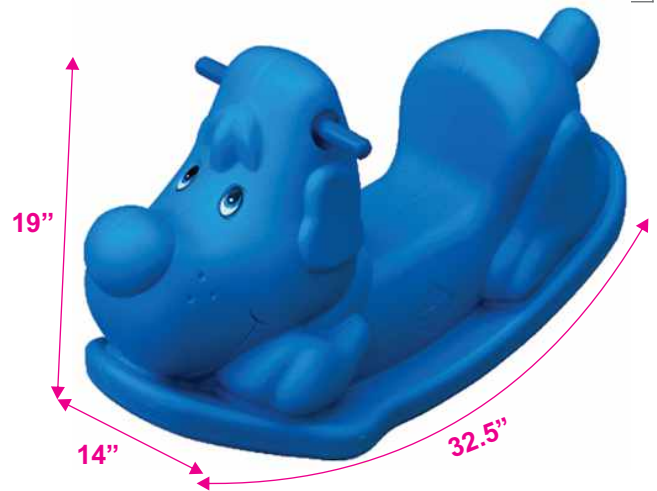

Elephant Multicolor Rocker

Product Description	
Item No.:	215
Item Size:	L30XB12XH17 Inches
Material:	Plastic
Remarks: