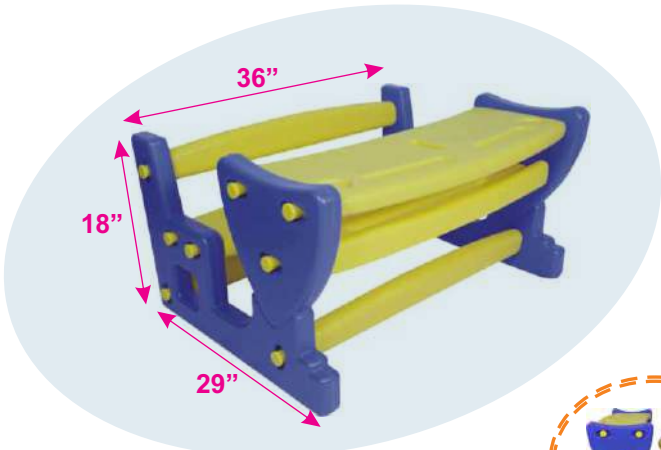

Double Scholar Desk

Product Description	
Item No.:	732
Item Size:	L36xB29xH18 Inches
Material:	Plastic
Remarks:	

Kindergarten Dual Desk

Product Description	
Item No.:	733
Item Size:	L38xB29xH22"
Chair Size:	L14.5xB16.5xH24"
Material:	16 Gz Iron & Plastic
Seating Height:	13"