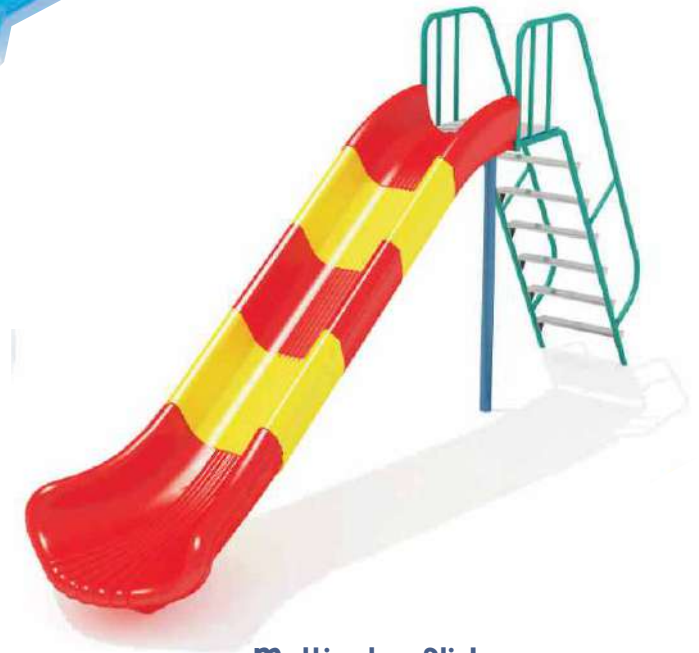

Multicolor Slide

Product Description	
Item No.:	MS - 009
Item Size:	L15 x B2 x H9 ft
Remarks: