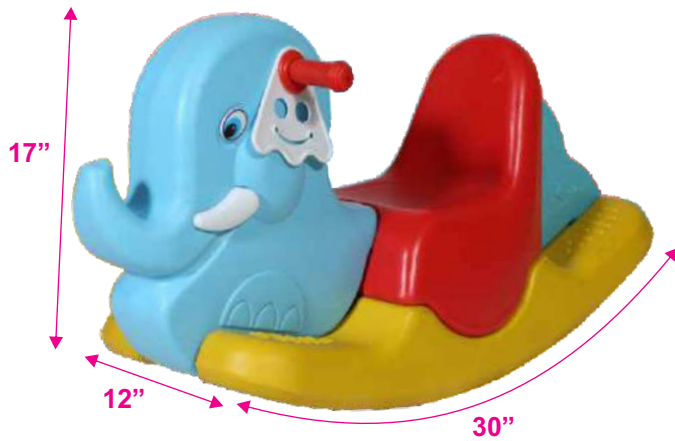

Rocker & Riders

Giraffe Multicolor Rocker

Product Description	
Item No.:	218
Item Size:	L30XB12XH20 Inches
Material:	Plastic
Remarks: