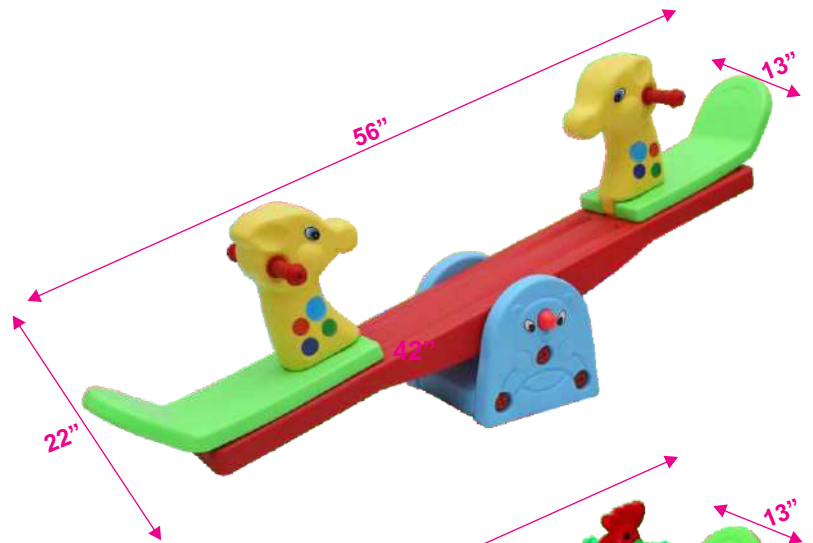

Double Fish Rocker

Product Description	
Item No.:	266
Item Size:	L59XB19.5XH16 Inches
Material:	Plastic
Remarks:	

Hen Double Rocker

Product Description	
Item No.:	219
Item Size:	L42XB16XH20 Inches
Material:	Plastic
Remarks:	

Fish Double Rocker

Product Description	
Item No.:	220
Item Size:	L44XB16XH20 Inches
Material:	Plastic
Remarks:	

Boat Rocker Premium

Product Description	
Item No.:	261
Item Size:	L36XB12XH19 Inches
Material:	Plastic
Remarks:	

Boat Rocker

Product Description	
Item No.:	262
Item Size:	L36XB12XH19 Inches
Material:	Plastic
Remarks:	

Giraffe Sea Saw

Product Description	
Item No.:	225
Item Size:	L56XB13XH22 Inches
Material:	Plastic
Remarks:	