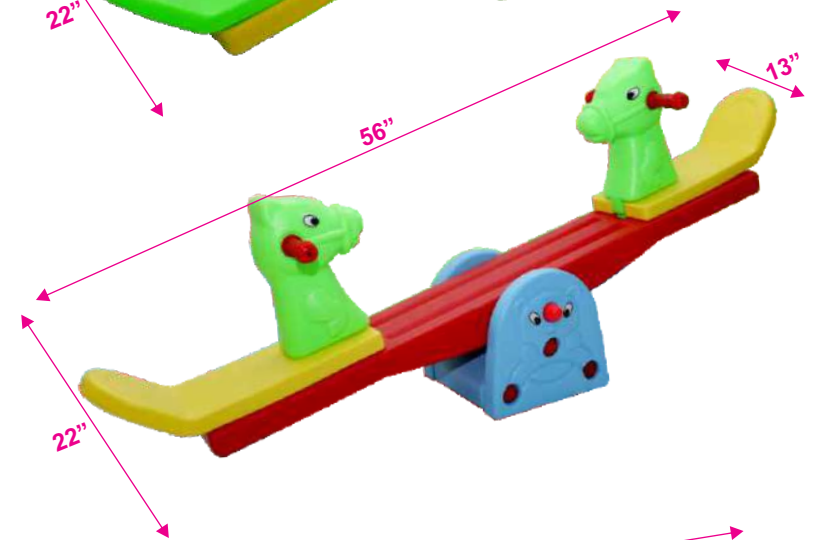

Horse Sea Saw

Product Description	
Item No.:	222
Item Size:	L56XB13XH22 Inches
Material:	Plastic
Remarks: