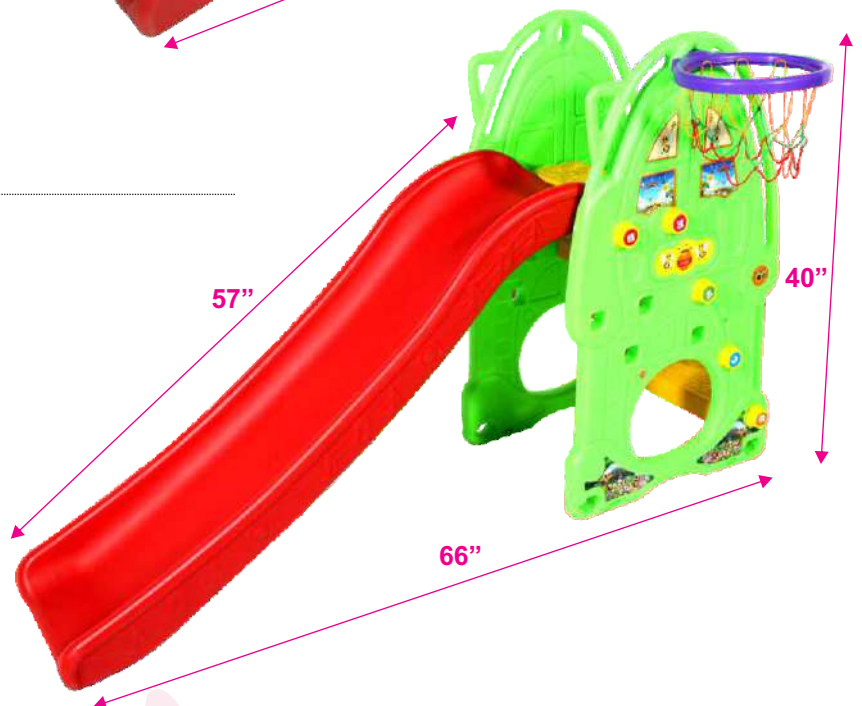

Sr. Castle Slide

Product Description	
Item No.:	1013
Item Size:	L63XB30XH44 Inches
Material:	Plastic
Remarks: