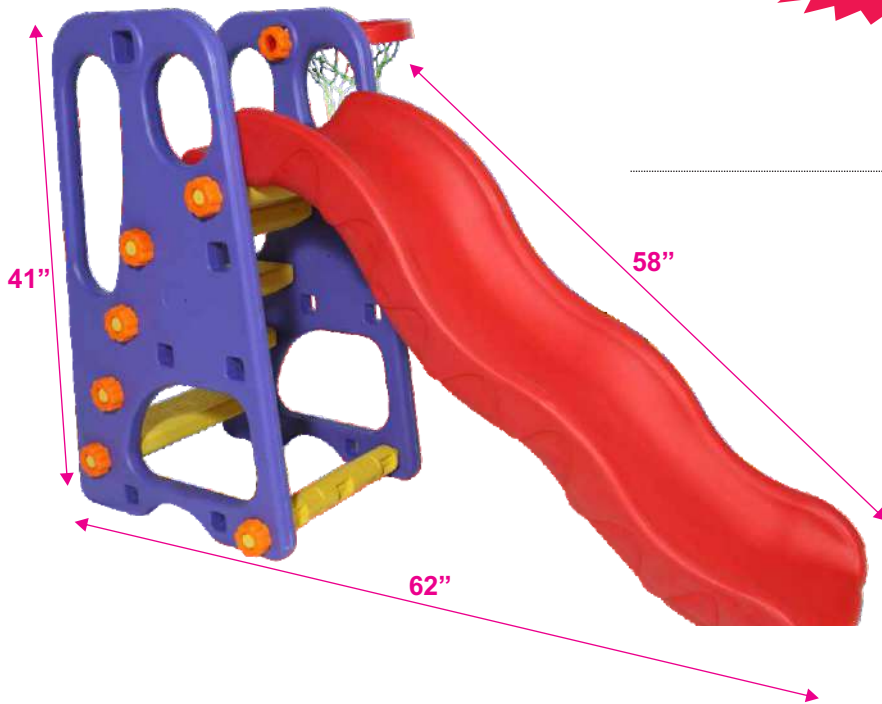

Massive Slide

Product Description	
Item No.:	1110
Item Size:	L84XB18XH40 Inches
Material:	Plastic
Remarks:	

Wavy Slide

Product Description	
Item No.:	1002
Item Size:	L62XB33XH32 Inches
Material:	Plastic
Remarks: